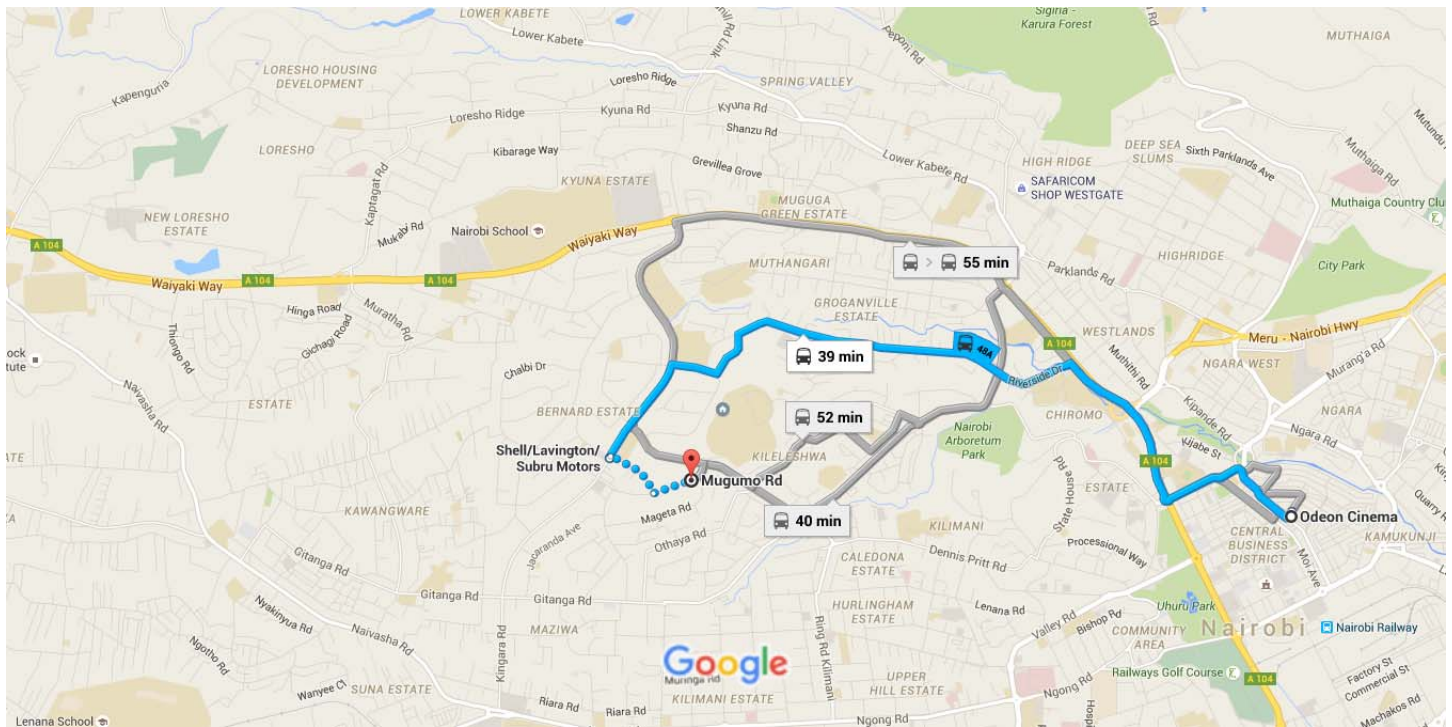

Odeon Cinema, Nairobi, Kenya to Mugumo Rd, Nairobi, Kenya

7:55 AM - 8:34 AM (39 min)

Map data ©2015 Google 1 km

7:55 AM ○ Odeon Cinema

● Nairobi, Kenya

8:00 AM ○ Odeon Terminus

🚌 **48A** towards Lavington

23 min (10 stops)

Service run by Approved SACCOs - University of Nairobi C4D Lab reporting/sharing

8:23 AM ○ Shell/Lavington/Subru Motors

 **Walk**
 About 11 min , 900 m

Use caution - may involve errors or sections not suited for walking

 Turn left onto Ndoto Rd 26 m

 Pass by Hodari Senior Club (on the left in 170 m)

 Turn left onto Mugumo Rd 550 m

350 m

8:34 AM  **Mugumo Rd**
 Nairobi, Kenya

Tickets and information

Approved SACCOs - University of Nairobi C4D Lab reporting/sharing - 020 - 2729200