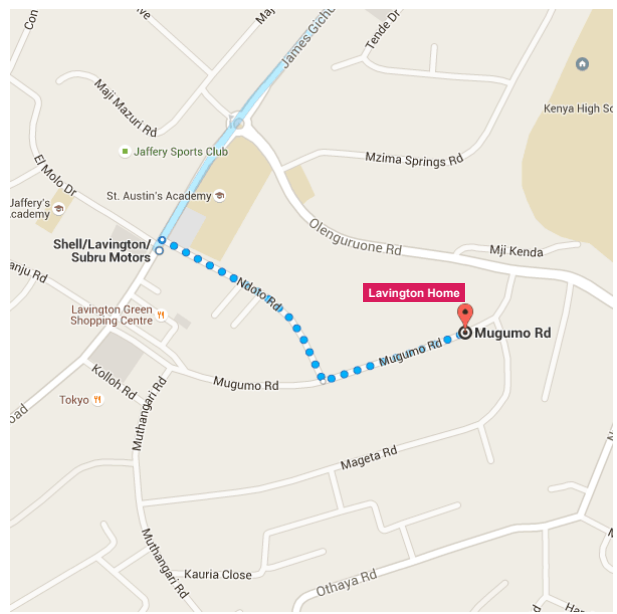

Odeon Cinema, Nairobi, Kenya to Mugumo Rd, Nairobi, Kenya

7:55 AM - 8:34 AM (39 min)

Map data ©2015 Google 1 km

7:55 AM ○ Odeon Cinema

● Nairobi, Kenya

8:00 AM ○ Odeon Terminus

🚌 **48A** towards Lavington

23 min (10 stops)

Service run by Approved SACCOs - University of Nairobi C4D Lab reporting/sharing

8:23 AM ○ Shell/Lavington/Subru Motors

 **Walk**
 About 11 min , 900 m

Use caution - may involve errors or sections not suited for walking

 Turn left onto Ndoto Rd 26 m

 Pass by Hodari Senior Club (on the left in 170 m)

 Turn left onto Mugumo Rd 550 m

350 m

8:34 AM  **Mugumo Rd**
 Nairobi, Kenya

Tickets and information

Approved SACCOs - University of Nairobi C4D Lab reporting/sharing - 020 - 2729200