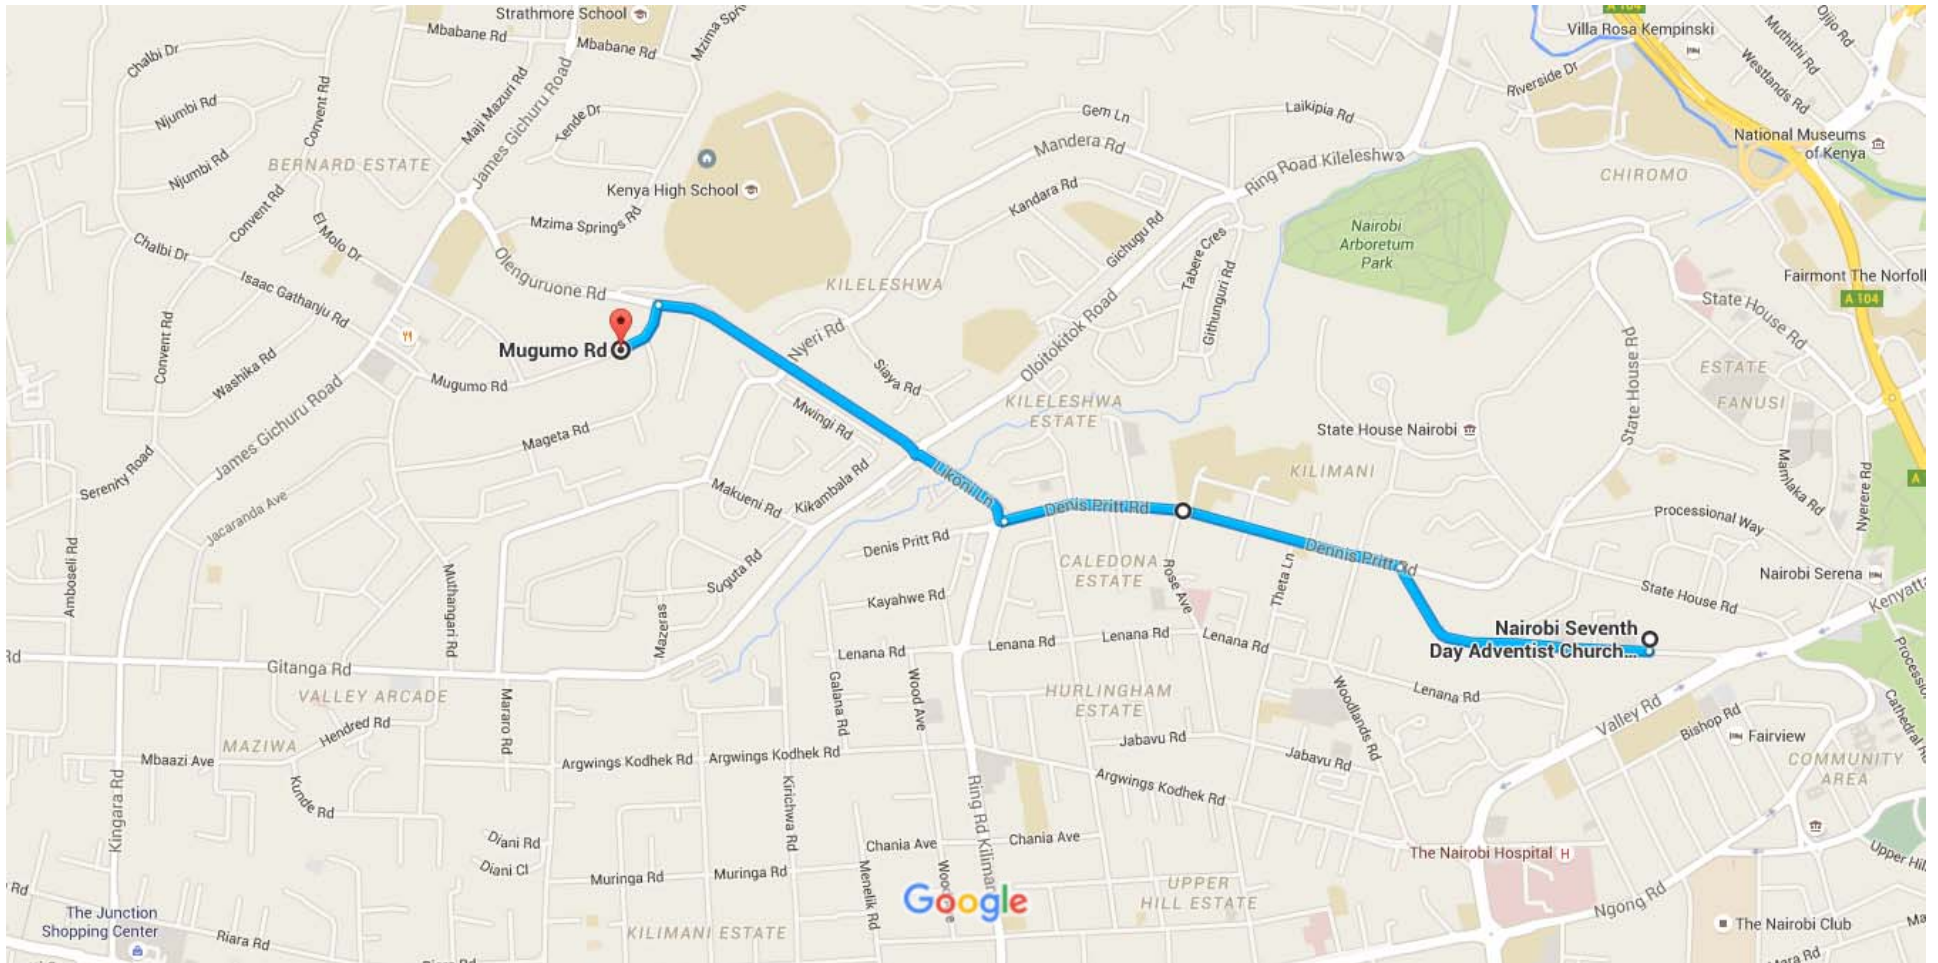

Nairobi Seventh Day Adventist Church East African Union - Head Office to Mugumo Rd, Drive 3.9 km, 10 min
Nairobi, Kenya

Map data ©2015 Google 500 m

Nairobi Seventh Day Adventist Church East African Union - Head Office, SDA H/Q Millimani Road, P.O. Box 42276

Nairobi, Kenya

- ↑ 1. Head west on Millimani Rd toward Nass Dr
- ⓘ Pass by Palace Projects Limited (on the left)

1.0 km

-  2. Slight left at Image 360 Designs Ltd onto Dennis Pritt Rd
 Pass by Kiota School Kindergarten (on the left in 350 m)

 750 m
-  3. Continue onto Denis Pritt Rd
 Pass by Total (on the left)

 650 m
-  4. At the roundabout, take the 2nd exit onto Likoni Ln
 Go through 1 roundabout
 Pass by Kenya High School (on the right in 1.3 km)

 1.4 km
-  5. Turn left onto Mugumo Rd
 Pass by Inquisitive Minds International School (on the right)

 210 m

Mugumo Rd

Nairobi, Kenya

These directions are for planning purposes only. You may find that construction projects, traffic, weather, or other events may cause conditions to differ from the map results, and you should plan your route accordingly. You must obey all signs or notices regarding your route.